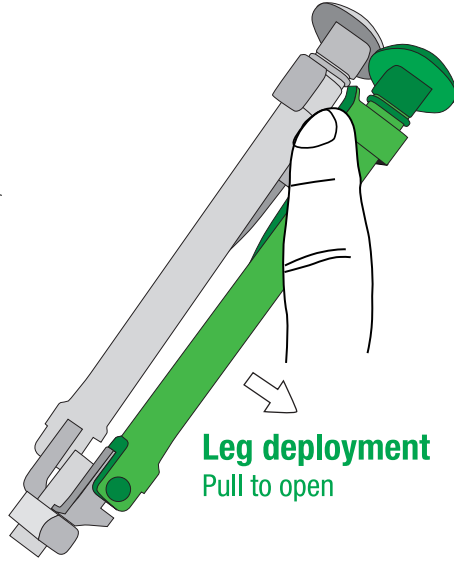

NEOPOD

HUNTING BIPOD

Instructions For Use

Fold legs
Drag down

How to attach the adapter to the sling swivel stud