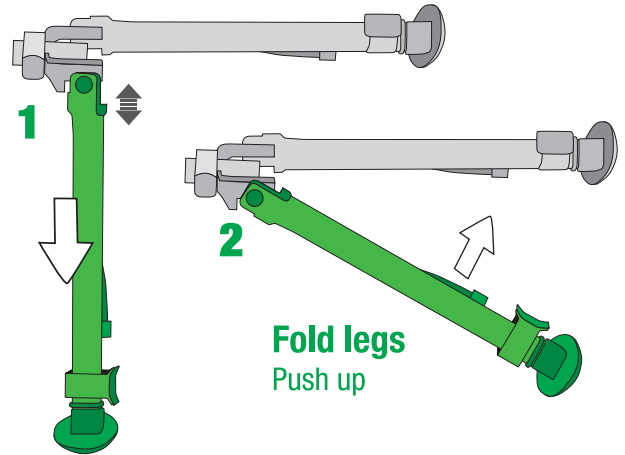

NEOPOD

HUNTING BIPOD

Instructions For Use

Fold legs
Drag down

How to attach the adapter to the sling swivel stud