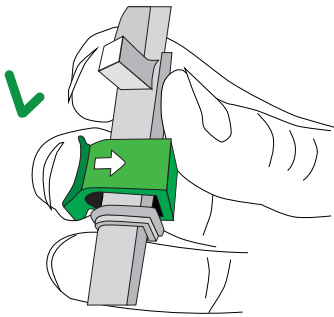

NEOPOD

HUNTING BIPOD

Instructions For Use

Fold legs
Drag down

How to attach the adapter to the sling swivel stud